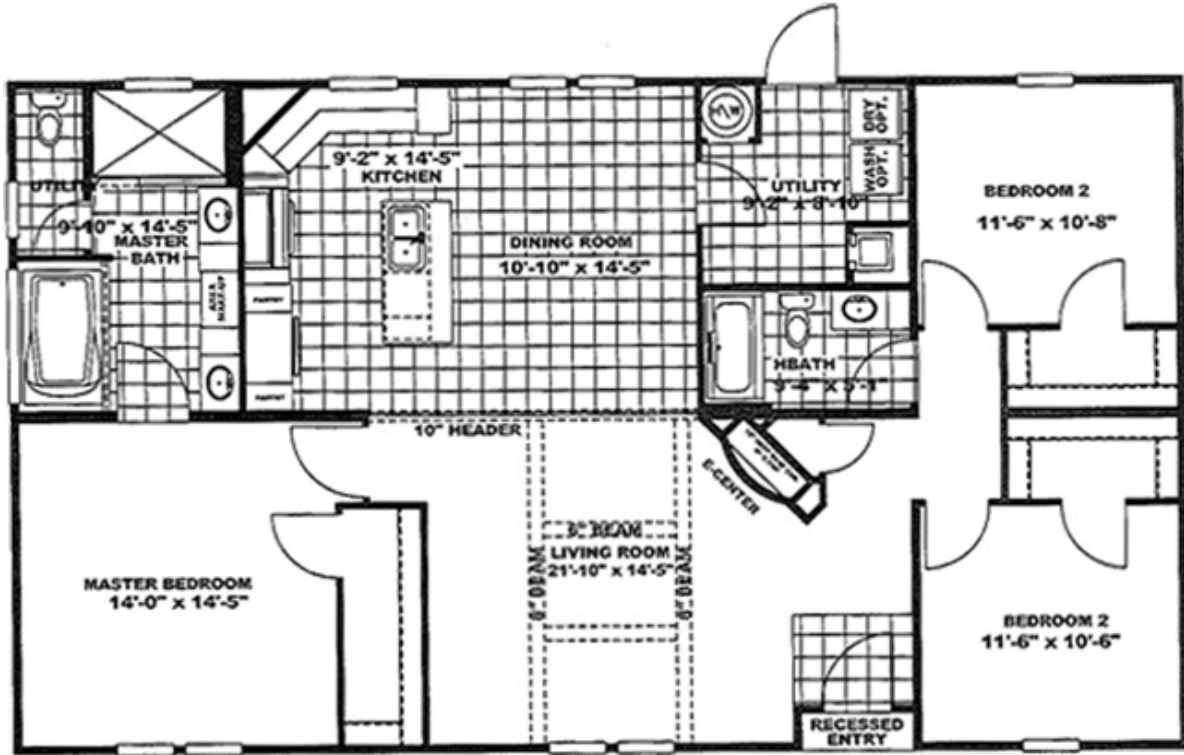

# THE FREEDOM 3252

# THE FREEDOM 3252 Model number: 27FRE32523AH

3 beds • 1 baths • 1664 sq.ft. • 32' width • 52' depth

Our home building facilities invest in continuous product and process improvements. Plans, dimensions, features, materials, specifications and availability are subject to change without notice or obligation. Renderings and floor plans are representative likenesses of our homes and may differ from the actual homes. We invite you to tour a Home Center near you and inspect the highest value in quality housing available or call (386) 325-8013 to speak with a Home Consultant. Copyright 2017, CMH. All rights reserved.